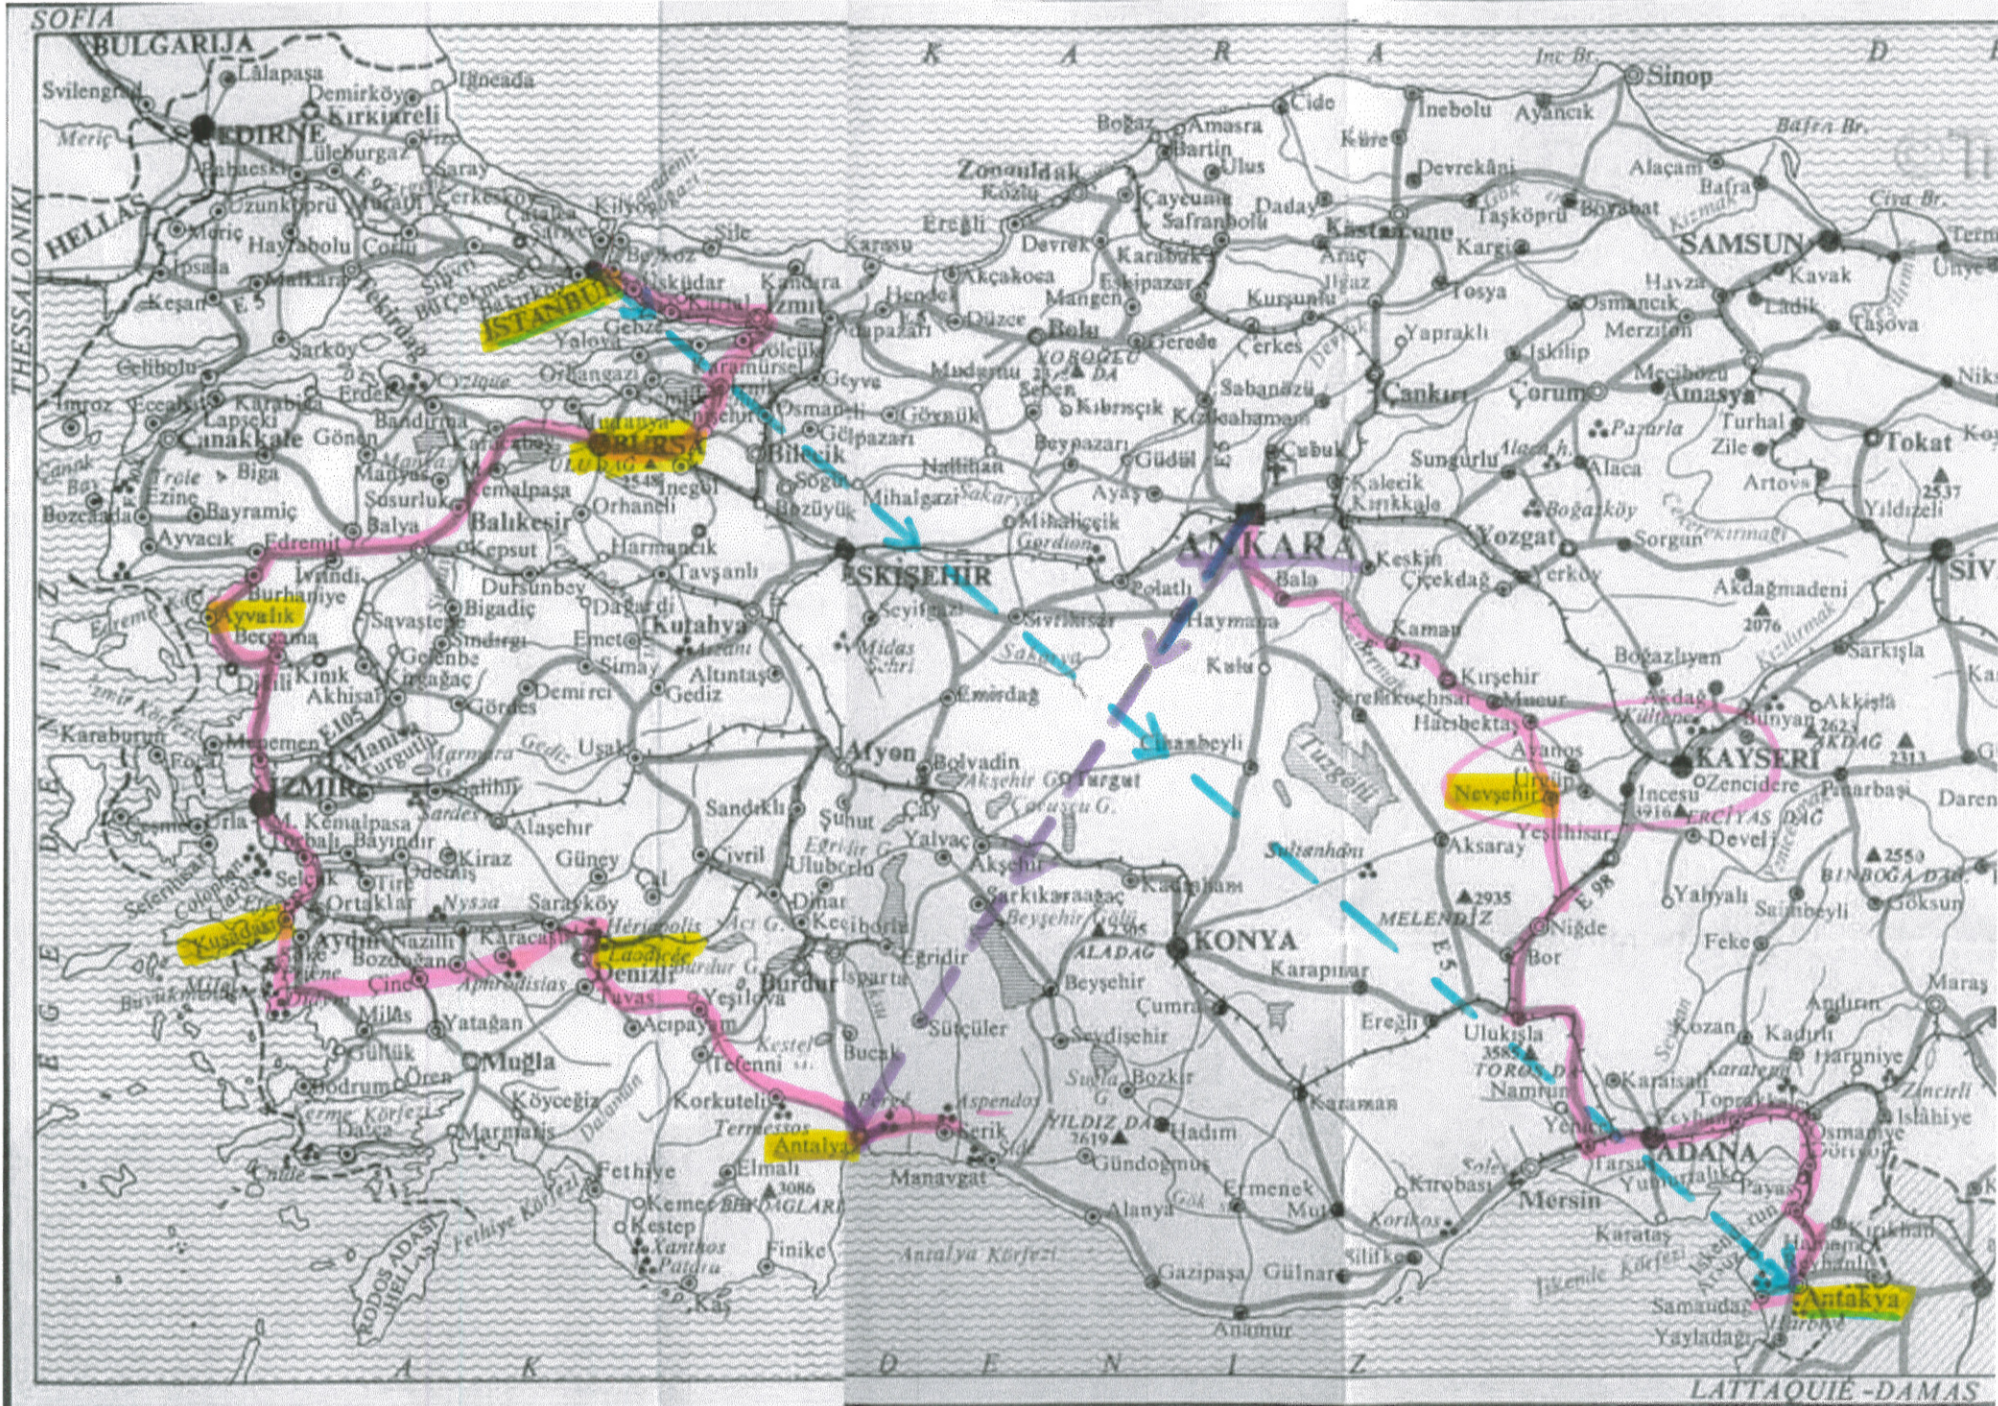

Turkey Pilgrimage, May 13-28, 2013

Just + Gresser Pilgrimage

blue + purple - inland flights

red - travel by bus

yellow - overnight hotels